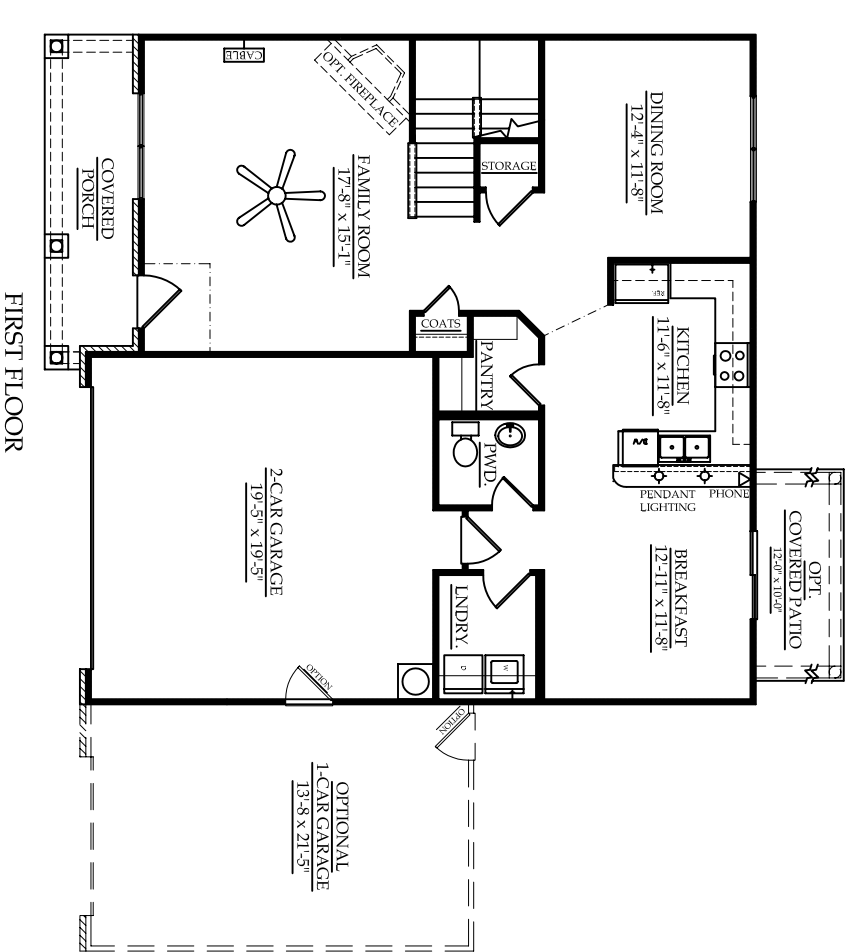

THE MAGNOLIA

"HALLMARK SERIES"

July 2009

APPROXIMATE LIVING AREA: 2,326 SF