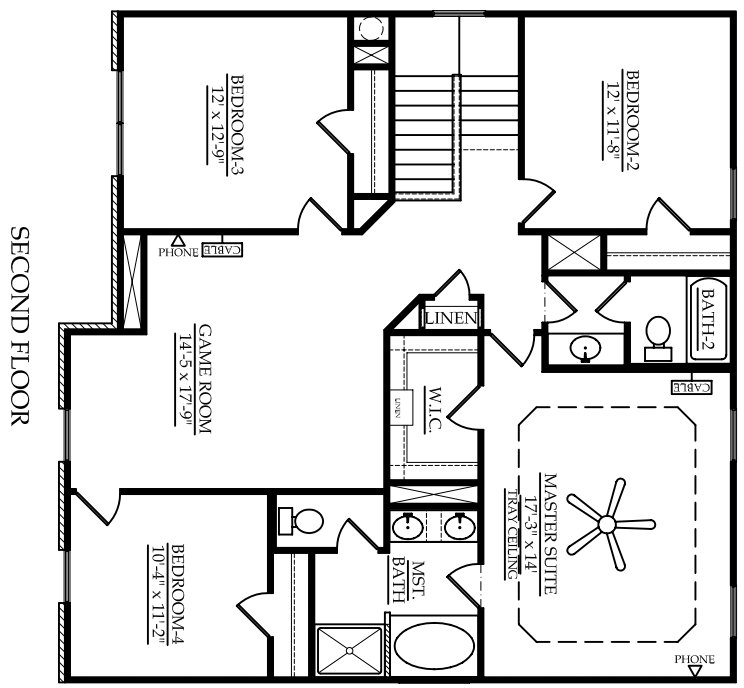

THE MAGNOLIA

"HALLMARK SERIES"

July 2009

APPROXIMATE LIVING AREA: 2,326 SF