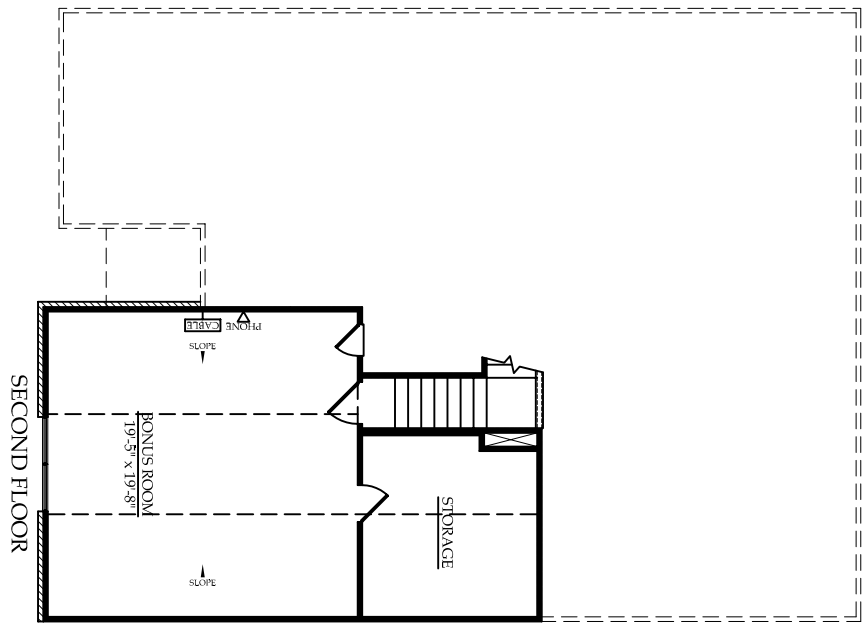

THE JAMIESON

"HALLMARK SERIES"

June 2010

APPROXIMATE LIVING AREA: 2,113 SF