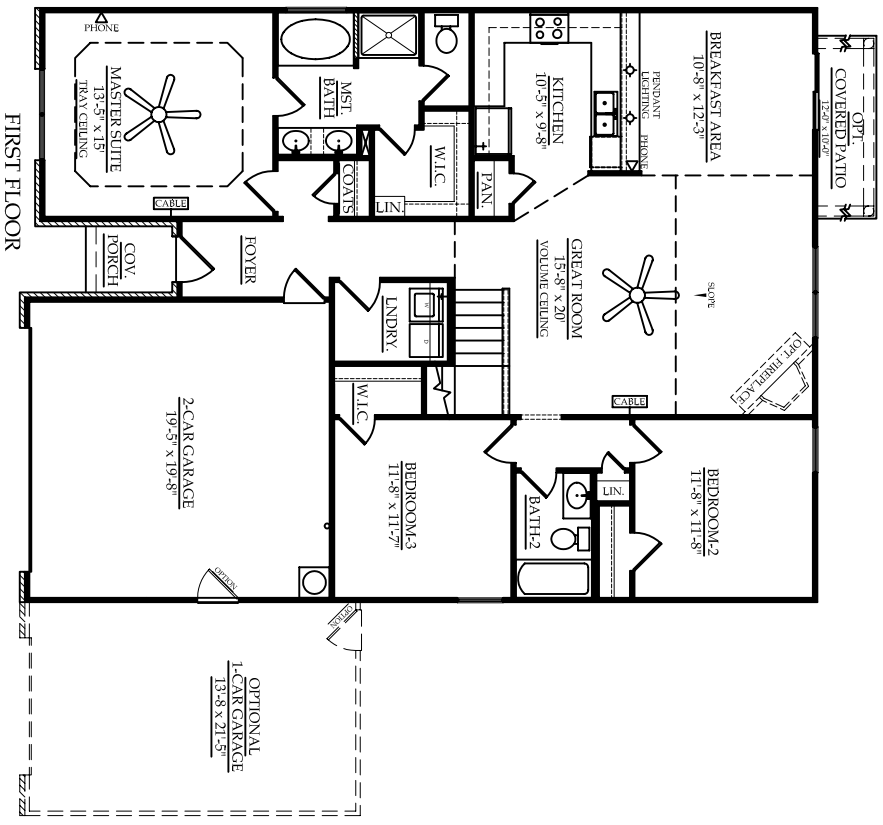

THE JAMIESON

"HALLMARK SERIES"

June 2010

APPROXIMATE LIVING AREA: 2,113 SF