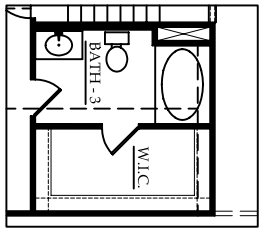

THE JAMIESON

"HALLMARK SERIES"

June 2010

APPROXIMATE LIVING AREA: 2,113 SF