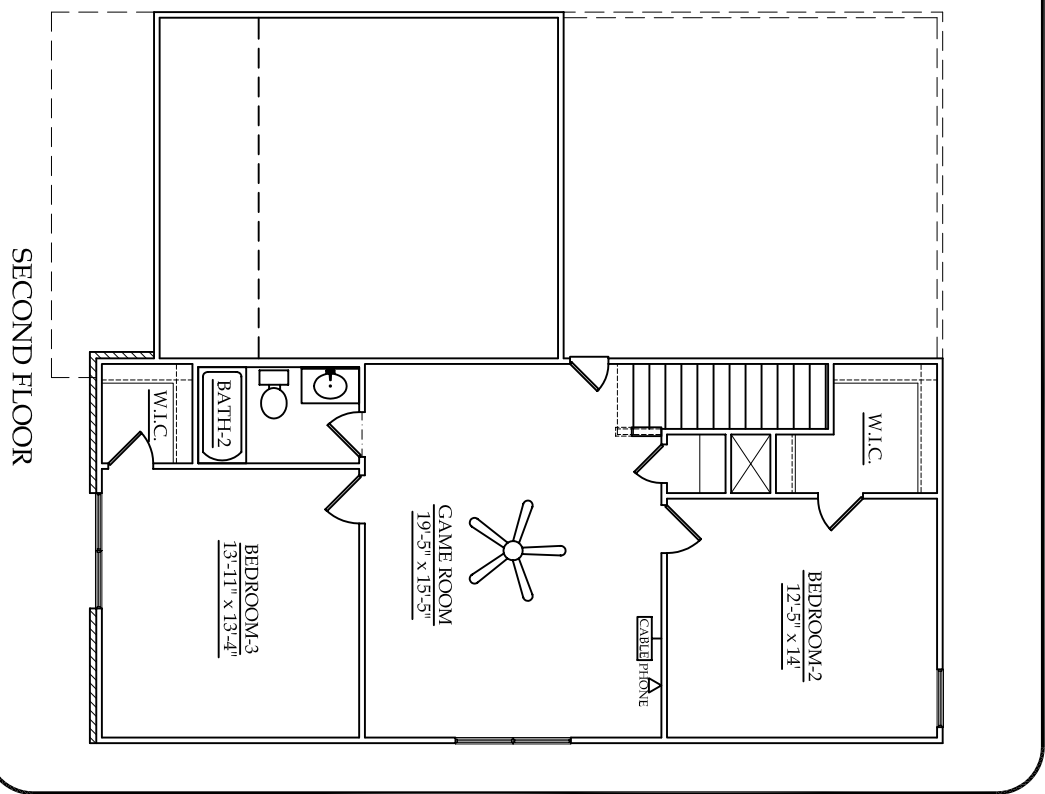

# THE HAMPTON

"HALLMARK SERIES"

APPROXIMATE LIVING AREA: 1,986 SF

HARVEST  
HOMES