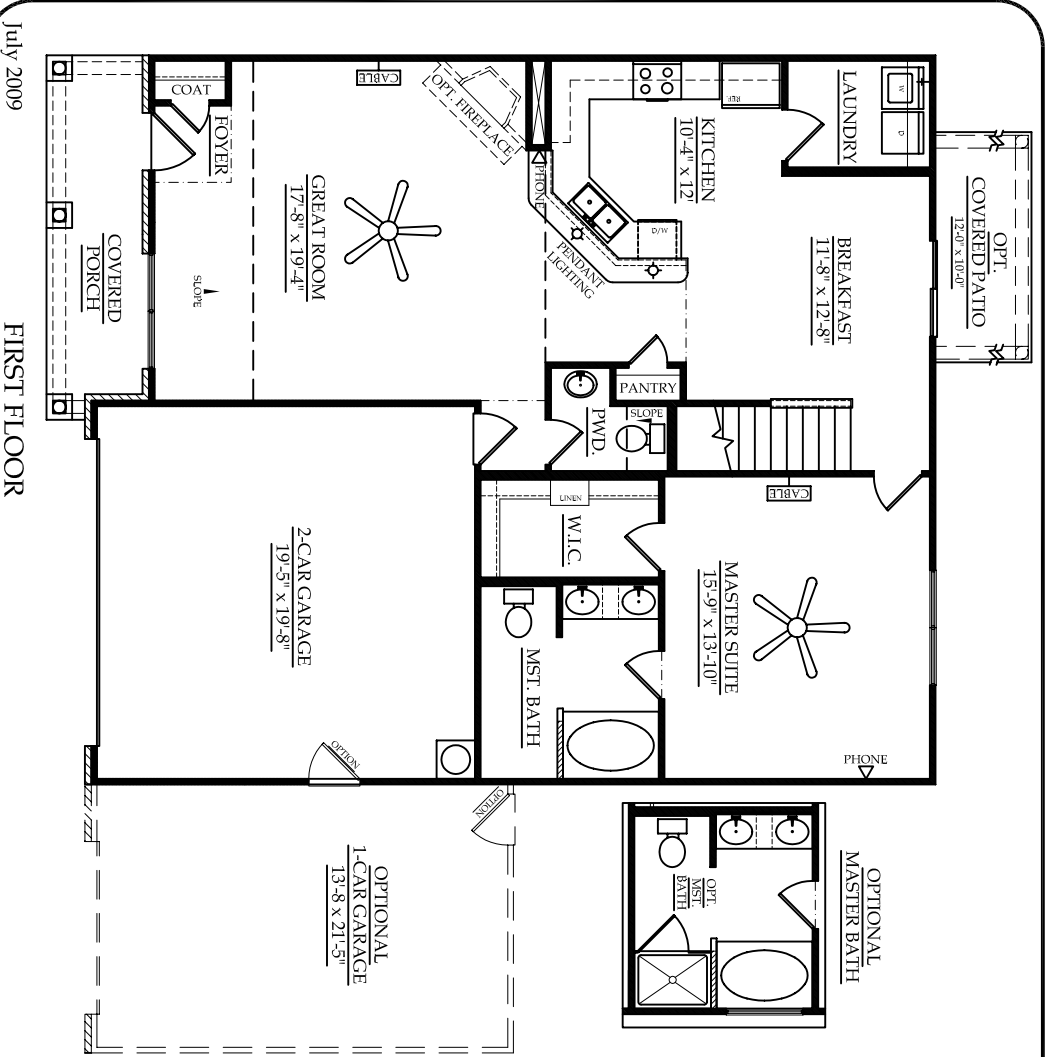

# THE HAMPTON

"HALLMARK SERIES"

APPROXIMATE LIVING AREA: 1,986 SF

HARVEST  
HOMES